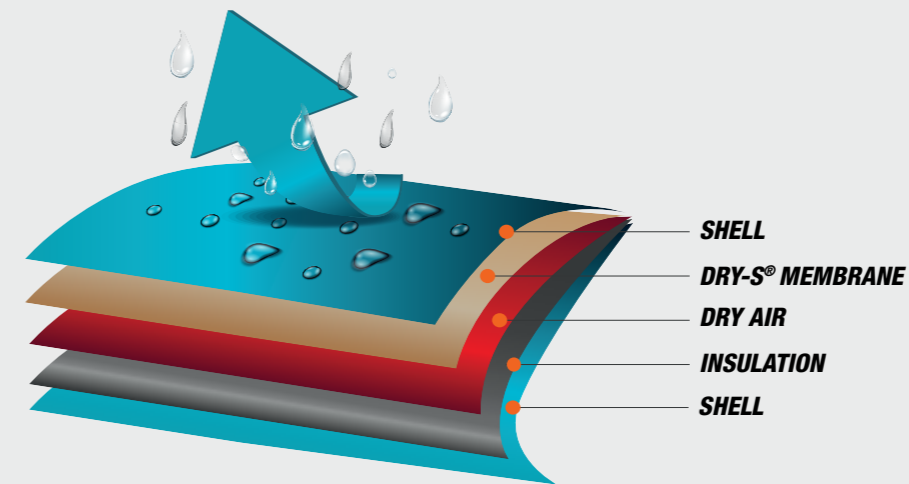

Dry-S® Membrane

The DRY-S® membrane is bonded directly to the glove's shell inner side: rain, snow and wind are blocked on the glove's external surface providing ultimate comfort.

Stops liquid moisture from penetrating, but allows perspiration vapour to escape. Keeps your skin dry and comfortable in most extreme conditions.