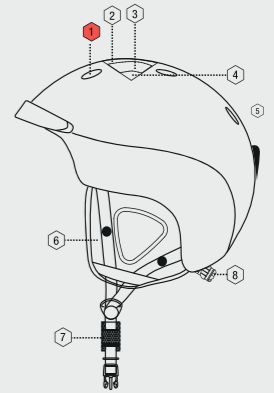

Size: **S** 52-54 | **M** 55-58 | **L** 59-63

Specifications

1. VENTILATED SHELL
2. LIGHT WEIGHT IN-MOLD TECHNOLOGY
3. COMFORT PADDING
4. GOGGLE HOLDER
5. SOFT EARPADS
6. QUICK RELEASE BUCKLE

**Olympia
Ski Goggle**

SIGO-174
Pagina 46

**Beartooth
Hybrid Helmet**

SIHE-152
Pagina 17

Silverton In-Mold

SIHE-148
Silverton In-Mold Helmet

Size: **S** 52-54 | **M** 55-58 | **L** 59-63

Specifications

1. VENTILATED SHELL
2. HARDSHELL ABS
3. THERMAL INSULATION
4. COMFORT PADDING
5. GOGGLE HOLDER
6. SOFT EARPADS
7. QUICK RELEASE BUCKLE
8. SIZE ADAPTING SYSTEM

Titan In-Mold

SIHE-120
Titan In-Mold Helmet

Size: **S** 52-54 | **M** 55-58 | **L** 59-62 | **XL** 63-64

Specifications

1. VENTILATED SHELL
2. LIGHT WEIGHT IN-MOLD TECHNOLOGY
3. IMPACT ABSORBENT LINER
4. COMFORT PADDING
5. GOGGLE HOLDER
6. SOFT EARPADS
7. QUICK RELEASE BUCKLE
8. SIZE ADJUSTER

Beartooth Hybrid

SIHE-152
Beartooth Hybrid Helmet

Size: **M** 55-58 | **L** 59-62

Specifications

1. DOUBLE VENTILATED SHELL
2. EXTERNAL SHELL IN ABS
3. LIGHT WEIGHT IN-MOLD TECHNOLOGY
4. IMPACT ABSORBENT LINER
5. GOGGLE HOLDER
6. REMOVEABLE EARPADS
7. QUICK RELEASE SYSTEM
8. SIZE ADAPTING SYSTEM