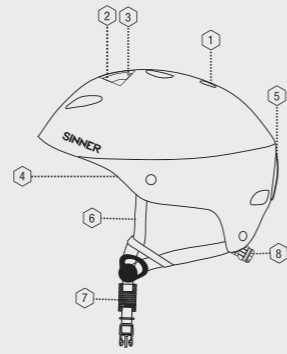

Bingham Freeride

SIHE-142
Bingham Freeride Helmet

Size: **S** 50-54 | **M** 55-58 | **L** 59-62

Specifications

1. VENTILATED SHELL
2. HARDSHELL ABS
3. THERMAL INSULATION
4. COMFORT PADDING
5. GOGGLE HOLDER
6. SOFT EARPADS
7. QUICK RELEASE BUCKLE
8. SIZE ADAPTING SYSTEM