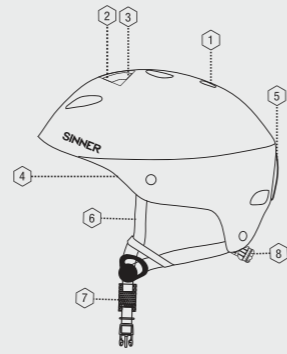

Size: **S** 52-54 | **M** 55-58 | **L** 59-63

Specifications

1. VENTILATED SHELL
2. LIGHT WEIGHT IN-MOLD TECHNOLOGY
3. COMFORT PADDING
4. GOGGLE HOLDER
5. SOFT EARPADS
6. QUICK RELEASE BUCKLE

**Olympia
Ski Goggle**

SIGO-174
Pagina 46

**Beartooth
Hybrid Helmet**

SIHE-152
Pagina 17

Silverton In-Mold

SIHE-148
Silverton In-Mold Helmet

Size: **S** 52-54 | **M** 55-58 | **L** 59-63

Specifications

1. VENTILATED SHELL
2. HARDSHELL ABS
3. THERMAL INSULATION
4. COMFORT PADDING
5. GOGGLE HOLDER
6. SOFT EARPADS
7. QUICK RELEASE BUCKLE
8. SIZE ADAPTING SYSTEM

Titan In-Mold

SIHE-120
Titan In-Mold Helmet

Size: **S** 52-54 | **M** 55-58 | **L** 59-62 | **XL** 63-64

Specifications

1. VENTILATED SHELL
2. LIGHT WEIGHT IN-MOLD TECHNOLOGY
3. IMPACT ABSORBENT LINER
4. COMFORT PADDING
5. GOGGLE HOLDER
6. SOFT EARPADS
7. QUICK RELEASE BUCKLE
8. SIZE ADJUSTER