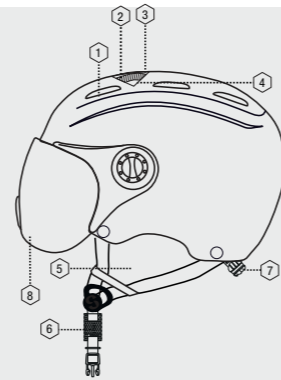

Beartooth Hybrid

SIHE-152
Beartooth Hybrid Helmet

Size: **M** 55-58 | **L** 59-62

Specifications

1. DOUBLE VENTILATED SHELL
2. EXTERNAL SHELL IN ABS
3. LIGHT WEIGHT IN-MOLD TECHNOLOGY
4. IMPACT ABSORBENT LINER
5. GOGGLE HOLDER
6. REMOVEABLE EARPADS
7. QUICK RELEASE SYSTEM
8. SIZE ADAPTING SYSTEM

Typhoon Visor ABS

SIHE-144
Typhoon ABS Helmet
visor cat 2 – visor Trans cat 1-3

Size: **S** 50-54 | **M** 55-58 | **L** 59-61

Specifications

1. VENTILATED SHELL
2. S-IMPACT EPP LINER
3. THERMAL ISOLATION
4. COMFORT PADDING
5. SOFT EARPADS
6. Quick release buckle
7. SIZE ADAPTING SYSTEM
8. VISOR CAT.2 ORANGE MIRROR

Titan Visor In-Mold

SIHE-139
Titan Visor Helmet
visor cat 2 – visor Trans cat 1-3

Size: **S** 52-54 | **M** 55-58 | **L** 59-62 | **XL** 63-64

Specifications

1. VENTILATED SHELL
2. LIGHT WEIGHT IN-MOLD TECHNOLOGY
3. IMPACT ABSORBENT LINER
4. COMFORT PADDING
5. REMOVEABLE EARPADS
6. QUICK RELEASE SYSTEM
7. SIZE ADAPTING SYSTEM
8. VISOR