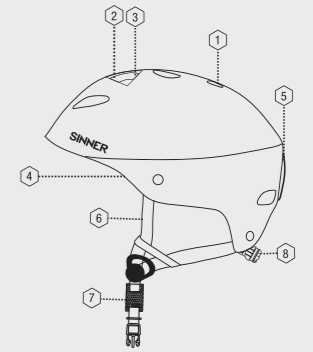

Specifications

1. VENTILATED SHELL
2. HARDSHELL ABS
3. THERMAL INSULATION
4. COMFORT PADDING
5. GOGGLE HOLDER
6. SOFT EARPADS
7. QUICK RELEASE BUCKLE
8. SIZE ADAPTING SYSTEM