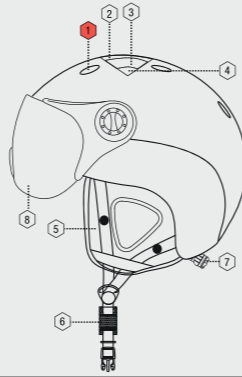

Beartooth Hybrid

SIHE-152
Beartooth Hybrid Helmet

Size: **M** 55-58 | **L** 59-62

Specifications

1. DOUBLE VENTILATED SHELL
2. EXTERNAL SHELL IN ABS
3. LIGHT WEIGHT IN-MOLD TECHNOLOGY
4. IMPACT ABSORBENT LINER
5. GOGGLE HOLDER
6. REMOVEABLE EARPADS
7. QUICK RELEASE SYSTEM
8. SIZE ADAPTING SYSTEM

Titan Visor In-Mold

SIHE-139
Titan Visor Helmet
visor cat 2 – visor Trans cat 1-3

Size: **S** 52-54 | **M** 55-58 | **L** 59-62 | **XL** 63-64

Specifications

1. VENTILATED SHELL
2. LIGHT WEIGHT IN-MOLD TECHNOLOGY
3. IMPACT ABSORBENT LINER
4. COMFORT PADDING
5. REMOVEABLE EARPADS
6. QUICK RELEASE SYSTEM
7. SIZE ADAPTING SYSTEM
8. VISOR

SINNER

SINNER

SIN VALLEY

1 REMOVE RUBBER COVERS AT LINING TO OPEN THE VENTILATION HOLES.

Bullit Visor

SIHE-150
Bullit Visor Helmet Cat.2

Size: **S** 52-54 | **M** 55-58 | **L** 59-62

Specifications

1. VENTILATED SHELL
2. LIGHT WEIGHT IN-MOLD TECHNOLOGY
3. IMPACT ABSORBENT LINER
4. COMFORT PADDING
5. REMOVEABLE EARPADS
6. QUICK RELEASE SYSTEM
7. SIZE ADAPTING SYSTEM
8. VISOR

Titan Trans+[®] Visor

SIHE-139
Titan Trans+[®] Visor Helmet Cat. 1-3