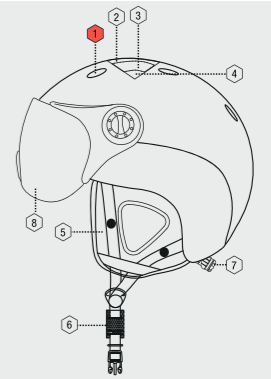

Beartooth Hybrid

SIHE-152
Beartooth Hybrid Helmet

Size: **M** 55-58 | **L** 59-62

Specifications

1. DOUBLE VENTILATED SHELL
2. EXTERNAL SHELL IN ABS
3. LIGHT WEIGHT IN-MOLD TECHNOLOGY
4. IMPACT ABSORBENT LINER
5. GOGGLE HOLDER
6. REMOVEABLE EARPADS
7. QUICK RELEASE SYSTEM
8. SIZE ADAPTING SYSTEM

Typhoon Visor ABS

SIHE-144
Typhoon ABS Helmet
visor cat 2 – visor Trans cat 1-3

Size: **S** 50-54 | **M** 55-58 | **L** 59-61

Specifications

1. VENTILATED SHELL
2. S-IMPACT EPP LINER
3. THERMAL ISOLATION
4. COMFORT PADDING
5. SOFT EARPADS
6. Quick release buckle
7. SIZE ADAPTING SYSTEM
8. VISOR CAT.2 ORANGE MIRROR

Titan Visor In-Mold

SIHE-139
Titan Visor Helmet
visor cat 2 – visor Trans cat 1-3

Size: **S** 52-54 | **M** 55-58 | **L** 59-62 | **XL** 63-64

Specifications

1. VENTILATED SHELL
2. LIGHT WEIGHT IN-MOLD TECHNOLOGY
3. IMPACT ABSORBENT LINER
4. COMFORT PADDING
5. REMOVEABLE EARPADS
6. QUICK RELEASE SYSTEM
7. SIZE ADAPTING SYSTEM
8. VISOR