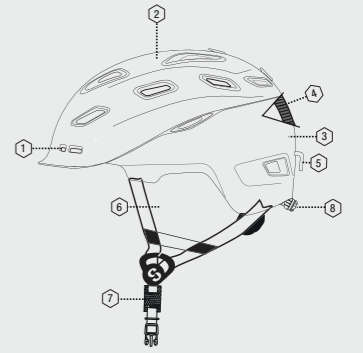

Titan In-Mold

SIHE-120
Titan In-Mold Helmet

Size: **S** 52-54 | **M** 55-58 | **L** 59-62 | **XL** 63-64

Specifications

1. VENTILATED SHELL
2. LIGHT WEIGHT IN-MOLD TECHNOLOGY
3. IMPACT ABSORBENT LINER
4. COMFORT PADDING
5. GOGGLE HOLDER
6. SOFT EARPADS
7. QUICK RELEASE BUCKLE
8. SIZE ADJUSTER

Whistler ABS Feather Weight

SIHE-154
Whistler In-Mold Helmet

Size: **S** 52-54 | **M** 55-58 | **L** 59-63

Specifications

1. VENTILATED SHELL
2. EXTERNAL SHELL IN ABS
3. IMPACT ABSORBENT LINER
4. COMFORT PADDING
5. GOGGLE HOLDER
6. SOFT EARPADS
7. QUICK RELEASE BUCKLE
8. SIZE ADAPTING SYSTEM

Beartooth Hybrid

SIHE-152
Beartooth Hybrid Helmet

Size: **M** 55-58 | **L** 59-62

Specifications

1. DOUBLE VENTILATED SHELL
2. EXTERNAL SHELL IN ABS
3. LIGHT WEIGHT IN-MOLD TECHNOLOGY
4. IMPACT ABSORBENT LINER
5. GOGGLE HOLDER
6. REMOVEABLE EARPADS
7. QUICK RELEASE SYSTEM
8. SIZE ADAPTING SYSTEM