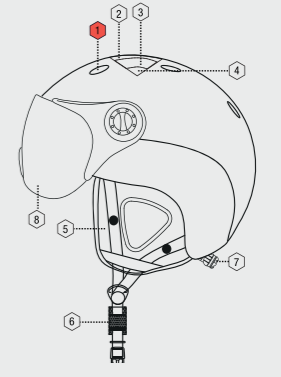

1. VENTILATED SHELL
2. LIGHT WEIGHT IN-MOLD TECHNOLOGY
3. IMPACT ABSORBENT LINER
4. COMFORT PADDING
5. REMOVEABLE EARPADS
6. QUICK RELEASE SYSTEM
7. SIZE ADAPTING SYSTEM
8. VISOR

Titan Trans+[®] Visor

SIHE-139
Titan Trans+[®] Visor Helmet Cat. 1-3

Size: **S** 52-54 | **M** 55-58 | **L** 59-62 | **XL** 63-64

Specifications

1. VENTILATED SHELL
2. LIGHT WEIGHT IN-MOLD TECHNOLOGY
3. IMPACT ABSORBENT LINER
4. COMFORT PADDING
5. REMOVEABLE EARPADS
6. QUICK RELEASE SYSTEM
7. SIZE ADAPTING SYSTEM
8. VISOR