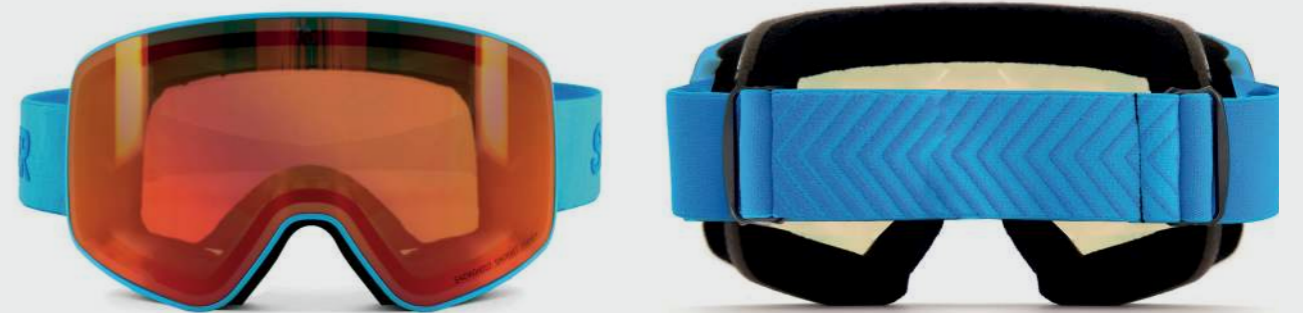

Vorlage Senior Goggle

SIGO-179
Vorlage Ski Goggle

Color:
Lens Colors:

Snowghost Senior Goggle

SIGO-195
Snowghost Senior Ski Goggle

Color:
Lens Colors:

Olympia + Senior Goggle

SIGO-187
Olympia + Ski Goggle