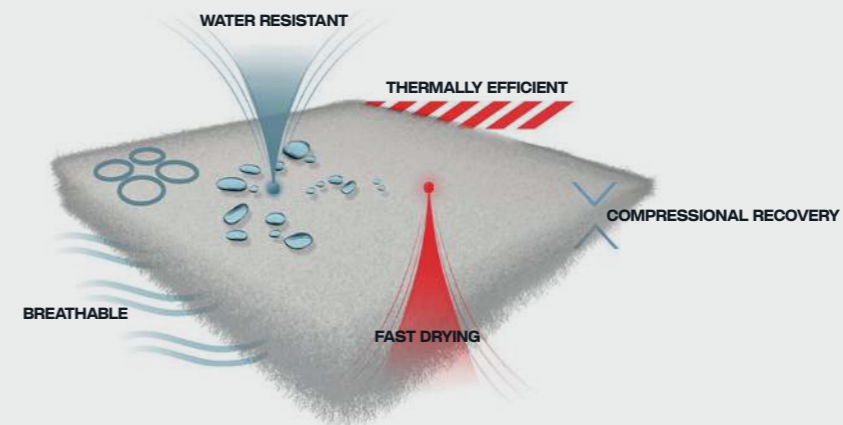

Dry-S® Membrane

The DRY-S® membrane is bonded directly to the glove's shell inner side: rain, snow and wind are blocked on the glove's external surface providing ultimate comfort.

Stops liquid moisture from penetrating, but allows perspiration vapour to escape. Keeps your skin dry and comfortable in most extreme conditions.

DRY
2.000 waterproof
2.000 breathable

DRY-S
10.000 waterproof
6.000 breathable

DRY-S+
10.000 waterproof
10.000 breathable

Primaloft® Technology

Engineered for function, created for comfort, Primaloft® Gold Insulation Eco with Grip Control delivers a non-slip grip where it counts for a confident and stable hold in high-performance gloves and footwear. A low-bulk insulation designed to resist compression and provide freedom of movement, while staying warm even in the wettest conditions; this innovative technology brings the Primaloft® experience to specialized active wear.