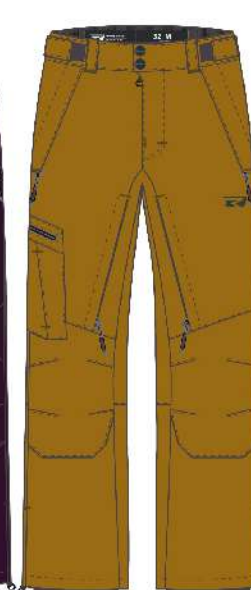

ORDERED sizes

XS	S	M	L	XL	2XL
☐	☐	☐	☐	☐	☐

NOTES: