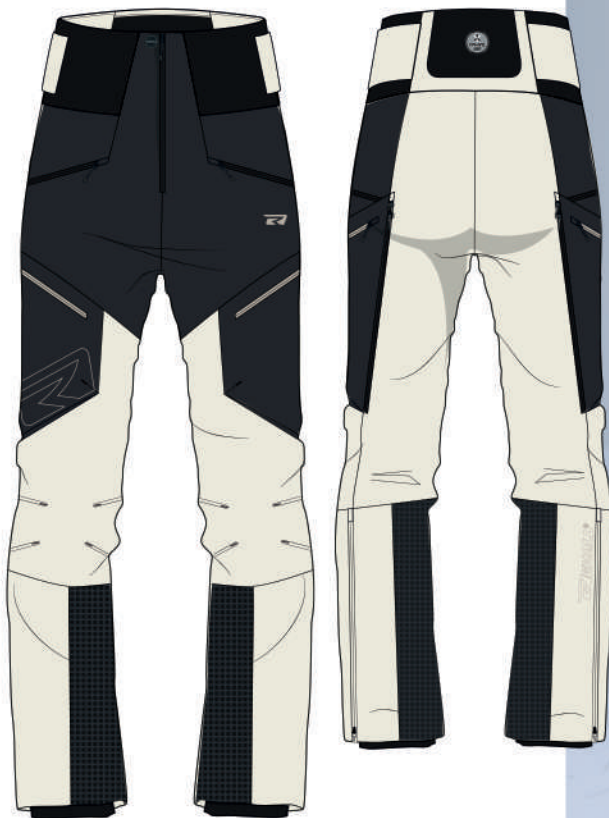

Style-Name: VICTORY-R
Art.No.: 60668-2006
Color: Marshmellow

Marshmellow-2006
Pantone: 13-4403

Style-Name: SABINIO-R
Art.No.: 60666-2006
Color: Marshmellow

Style-Name: ARAT-R
Art.No.: 60669-2006
Color: Marshmellow