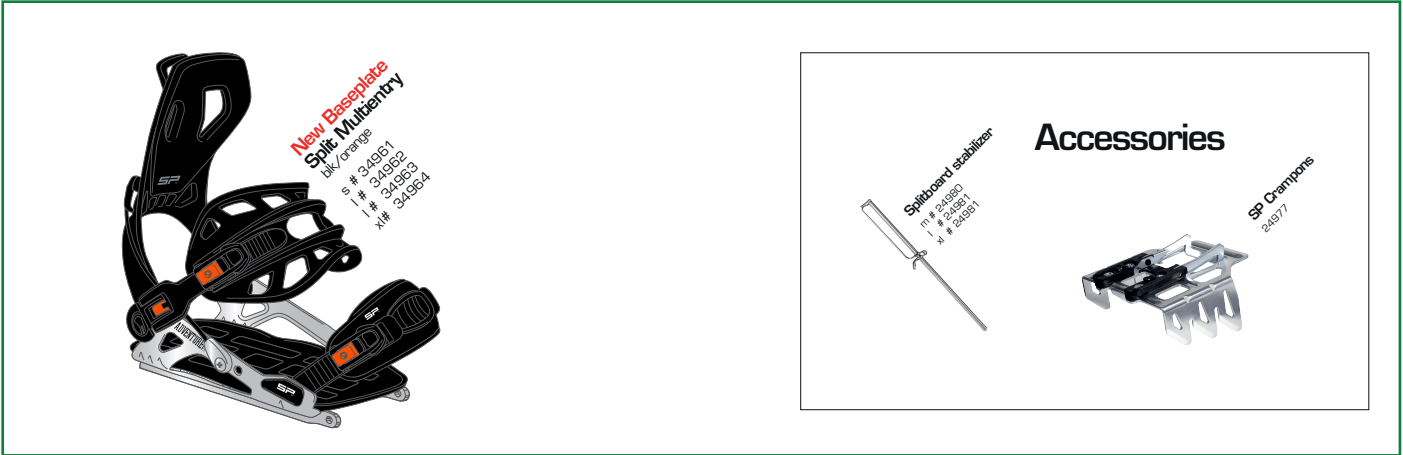

New

Core

Private

SP™

BINDINGS

24 25

ft360
black
s # 32501
l # 32502
xl # 325014

ft360
blk / white
s # 32511
l # 32512
xl # 32513

Micro bucklu
ft360+
black
s # 35521
l # 35522
xl # 35524

FT360

New Baseplate
Split: Multientry
blk / orange
s # 34911
l # 34912
xl # 34914

Accessories

Splitboard stabilizer
l # 24880
s # 24881
xl # 24881

SP Crampons
24977

Split

Kiddo
black
xs # 29400

Kiddo