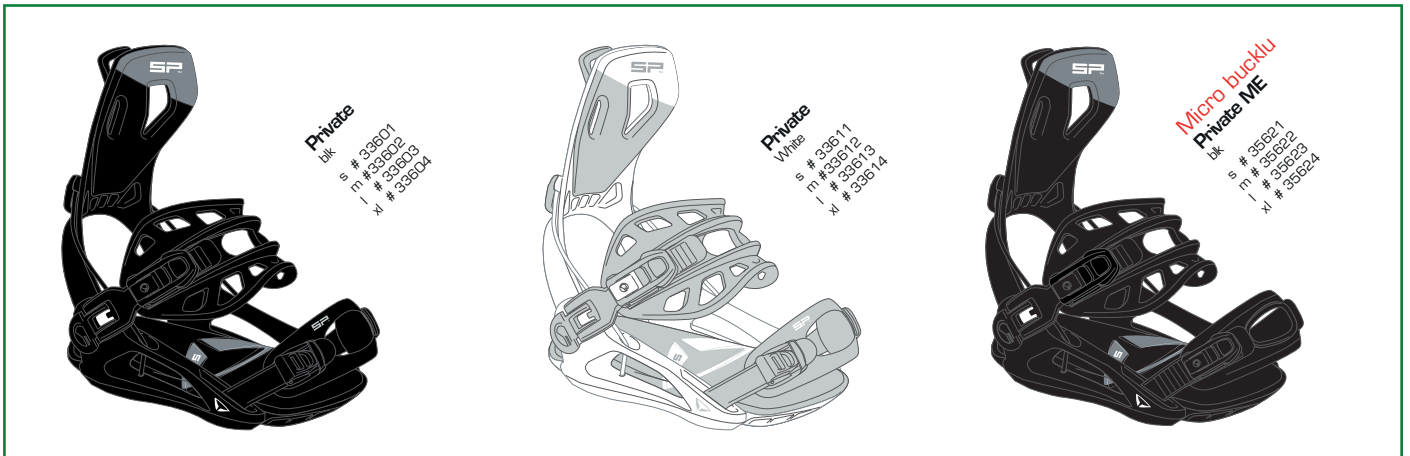

SP™

BINDINGS

24
25

New

New

sLAB / Mountain

New

New

New

Core

Private

SP™

BINDINGS

24 25

ft360
black
s # 32501
l # 32502
xl # 325014

ft360
blk / white
s # 32511
l # 32512
xl # 32513

Micro bucklu
ft360+
black
s # 35521
l # 35522
xl # 35524

FT360

New Baseplate
Split: Multientry
blk / orange
s # 34911
l # 34912
xl # 34914

Accessories

Splitboard stabilizer
l # 24880
s # 24881
xl # 24881

SP Crampons
24977

Split

Kiddo
black
xs # 29400

Kiddo