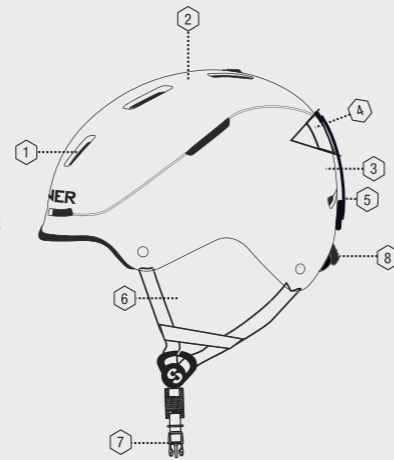

€ 89,99

SIHE-148-30A

Copper

ABS Hardshell

SIHE-157-30 - NEW
Copper ABS Helmet

Size: **S** 51-54 | **M** 55-58 | **L** 59-61
Weight: 529 g

Specifications

1. VENTILATED SHELL
2. EXTERNAL SHELL IN ABS
3. IMPACT ABSORBENT LINER
4. COMFORT PADDING
5. GOGGLE HOLDER
6. SOFT EARPADS
7. QUICK RELEASE BUCKLE
8. SIZE ADAPTING SYSTEM

€ 89,99

SIHE-157-10
NEW

Whistler ABS

SIHE-154-20

Whistler ABS Helmet

Size: **S** 52-54 | **M** 55-58 | **L** 59-63
Weight: 557 g

Specifications

1. ADJUSTABLE VENTILATED SHELL
2. EXTERNAL SHELL IN ABS
3. LIGHT WEIGHT ABS
4. IMPACT ABSORBENT LINER
5. GOGGLE HOLDER
6. REMOVABLE EARPADS
7. QUICK RELEASE BUCKLE
8. SIZE ADAPTING SYSTEM

€ 99,99

SIHE-154-10

SIHE-154-30
NEW

SIHE-154-20B
NEW

Titan In-Mold

SIHE-120-20F - NEW

Titan In-Mold Helmet

Size: **S** 52-54 | **M** 55-58 | **L** 59-62 | **XL** 63-64
Weight: 405 g

Specifications

1. VENTILATED SHELL
2. LIGHT WEIGHT IN-MOLD TECHNOLOGY
3. IMPACT ABSORBENT LINER
4. COMFORT PADDING
5. GOGGLE HOLDER
6. SOFT EARPADS
7. QUICK RELEASE BUCKLE
8. SIZE ADJUSTER

€ 99,99

SIHE-120-10G