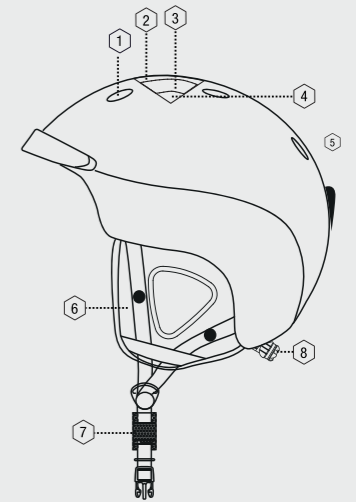

€ 99,99

SIHE-154-10

SIHE-154-30
NEW

SIHE-154-20B
NEW

Titan In-Mold

SIHE-120-20F - NEW

Titan In-Mold Helmet

Size: **S** 52-54 | **M** 55-58 | **L** 59-62 | **XL** 63-64
Weight: 405 g

Specifications

1. VENTILATED SHELL
2. LIGHT WEIGHT IN-MOLD TECHNOLOGY
3. IMPACT ABSORBENT LINER
4. COMFORT PADDING
5. GOGGLE HOLDER
6. SOFT EARPADS
7. QUICK RELEASE BUCKLE
8. SIZE ADJUSTER

€ 99,99

SIHE-120-10G