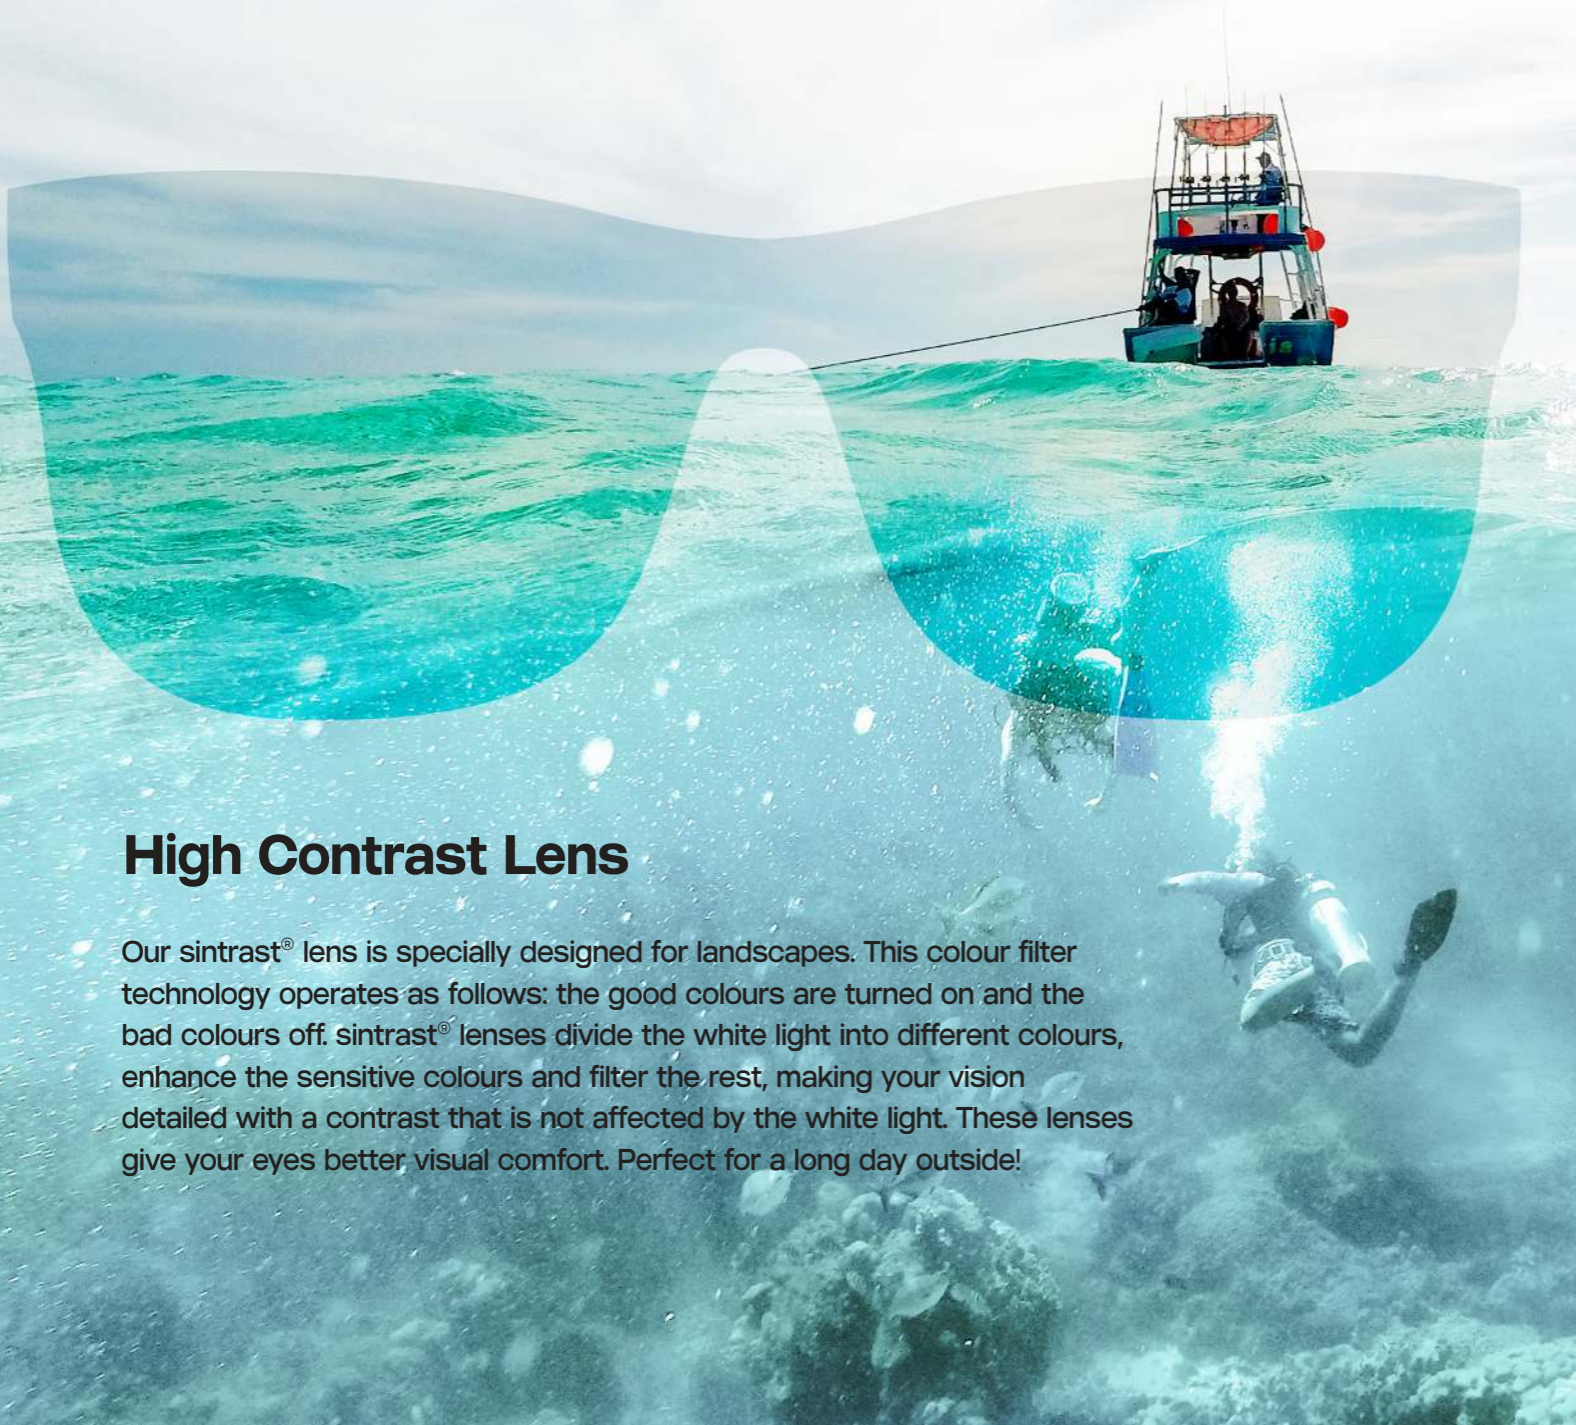

Key Features

- Better visual comfort for all day use
- Special colour design for specific environments and conditions you will encounter out
- Enhance details of specific target for efficient judgement
- High contrast for sharper visual acuity
- High clarity for clear vision
- Eye protection by filtering 100% UV and high energy of blue light

High Contrast Lens

Our sintrast® lens is specially designed for landscapes. This colour filter technology operates as follows: the good colours are turned on and the bad colours off. sintrast® lenses divide the white light into different colours, enhance the sensitive colours and filter the rest, making your vision detailed with a contrast that is not affected by the white light. These lenses give your eyes better visual comfort. Perfect for a long day outside!

DON'T MISS YOUR
FREE
INSURANCE
AGAINST THEFT, LOSS AND DAMAGE
REGISTER NOW AT SINNER.EU