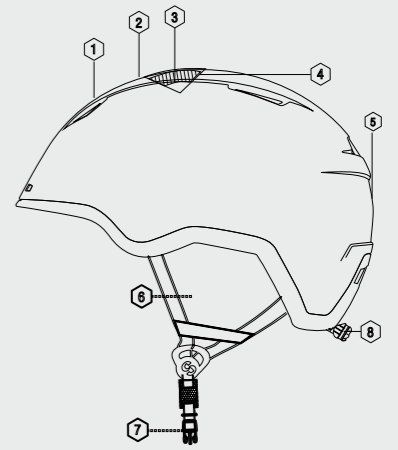

1. VENTILATED SHELL
2. LIGHT HOLDER
3. LIGHT WEIGHT INMOULD MULTIPLE PIECE SHELL
4. IMPACT ABSORBENT LINER
5. SIZE ADAPTING SYSTEM
6. QUICK RELEASE BUCKLE

€ 99,99

SIHE-160-30
NEW

Snowmass

In-Mold

SIHE-155-65 - NEW
Snowmass In-Mold Helmet

Size: **S** 54-56 | **M** 56-58 | **L** 59-61
Weight: 409 g

Specifications

1. ADJUSTABLE VENTILATED SHELL
2. LIGHT WEIGHT IN-MOLD TECHNOLOGY
3. IMPACT ABSORBENT LINER
4. COMFORT PADDING
5. GOGGLE HOLDER
6. SOFT EARPADS
7. QUICK RELEASE BUCKLE
8. SIZE ADAPTING SYSTEM