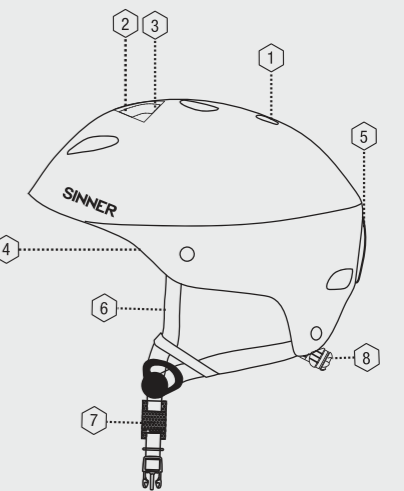

€ 159,99

SIHE-158-30
NEW

Bingham Rental

SIHE-143-26

Bingham Rental ABS Helmet

Size: **S** 50-54 | **M** 55-58 | **L** 59-62
Weight: 528 g

Specifications

1. VENTILATED SHELL
2. HARDSHELL ABS
3. THERMAL INSULATION
4. COMFORT PADDING
5. GOGGLE HOLDER
6. SOFT EARPADS
7. QUICK RELEASE BUCKLE
8. SIZE ADAPTING SYSTEM