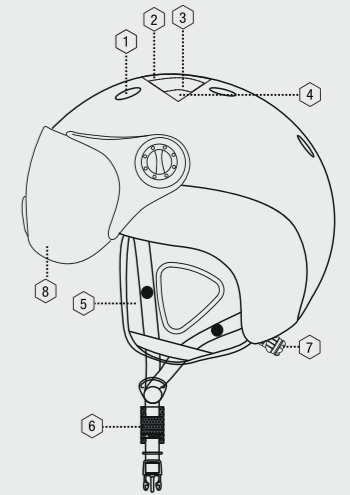

Titan Visor In-Mold

SIHE-139-75I - NEW

Titan Visor Helmet
Visor cat 2

Size: **S** 52-54 | **M** 55-58 | **L** 59-62 | **XL** 63-64

Weight: 502 g

Specifications

1. VENTILATED SHELL
2. LIGHT WEIGHT IN-MOLD TECHNOLOGY
3. IMPACT ABSORBENT LINER
4. COMFORT PADDING
5. REMOVEABLE EARPADS
6. QUICK RELEASE SYSTEM
7. SIZE ADAPTING SYSTEM
8. VISOR

Size: **S** 52-54 | **M** 55-58 | **L** 59-62 | **XL** 63-64

Weight: 502 g

Specifications

1. VENTILATED SHELL
2. LIGHT WEIGHT IN-MOLD TECHNOLOGY
3. IMPACT ABSORBENT LINER
4. COMFORT PADDING
5. REMOVEABLE EARPADS
6. QUICK RELEASE SYSTEM
7. SIZE ADAPTING SYSTEM
8. VISOR