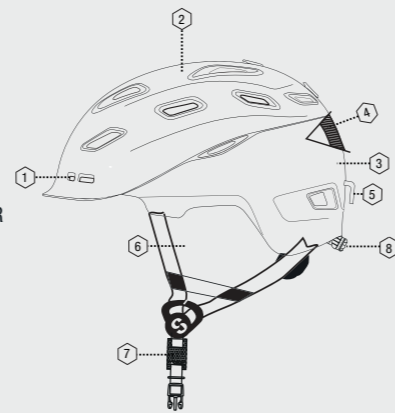

Beartooth Hybrid

SIHE-152-60A - NEW
Beartooth Hybrid Helmet

Size: **M** 55-58 | **L** 59-62
Weight: 600 g

Specifications

1. ADJUSTABLE DOUBLE VENTILATED SHELL
2. EXTERNAL SHELL IN ABS
3. LIGHT WEIGHT IN-MOLD TECHNOLOGY
4. IMPACT ABSORBENT LINER
5. GOGGLE HOLDER
6. REMOVEABLE EARPADS
7. QUICK RELEASE SYSTEM
8. SIZE ADAPTING SYSTEM

€ 119,99

SIHE-152-10

SIHE-152-75A
NEW

SIHE-152-55A
NEW

Typhoon Visor ABS

SIHE-144-10B
Typhoon ABS Helmet
visor cat 2

Size: **S** 50-54 | **M** 55-58 | **L** 59-61
Weight: 616 g

Specifications