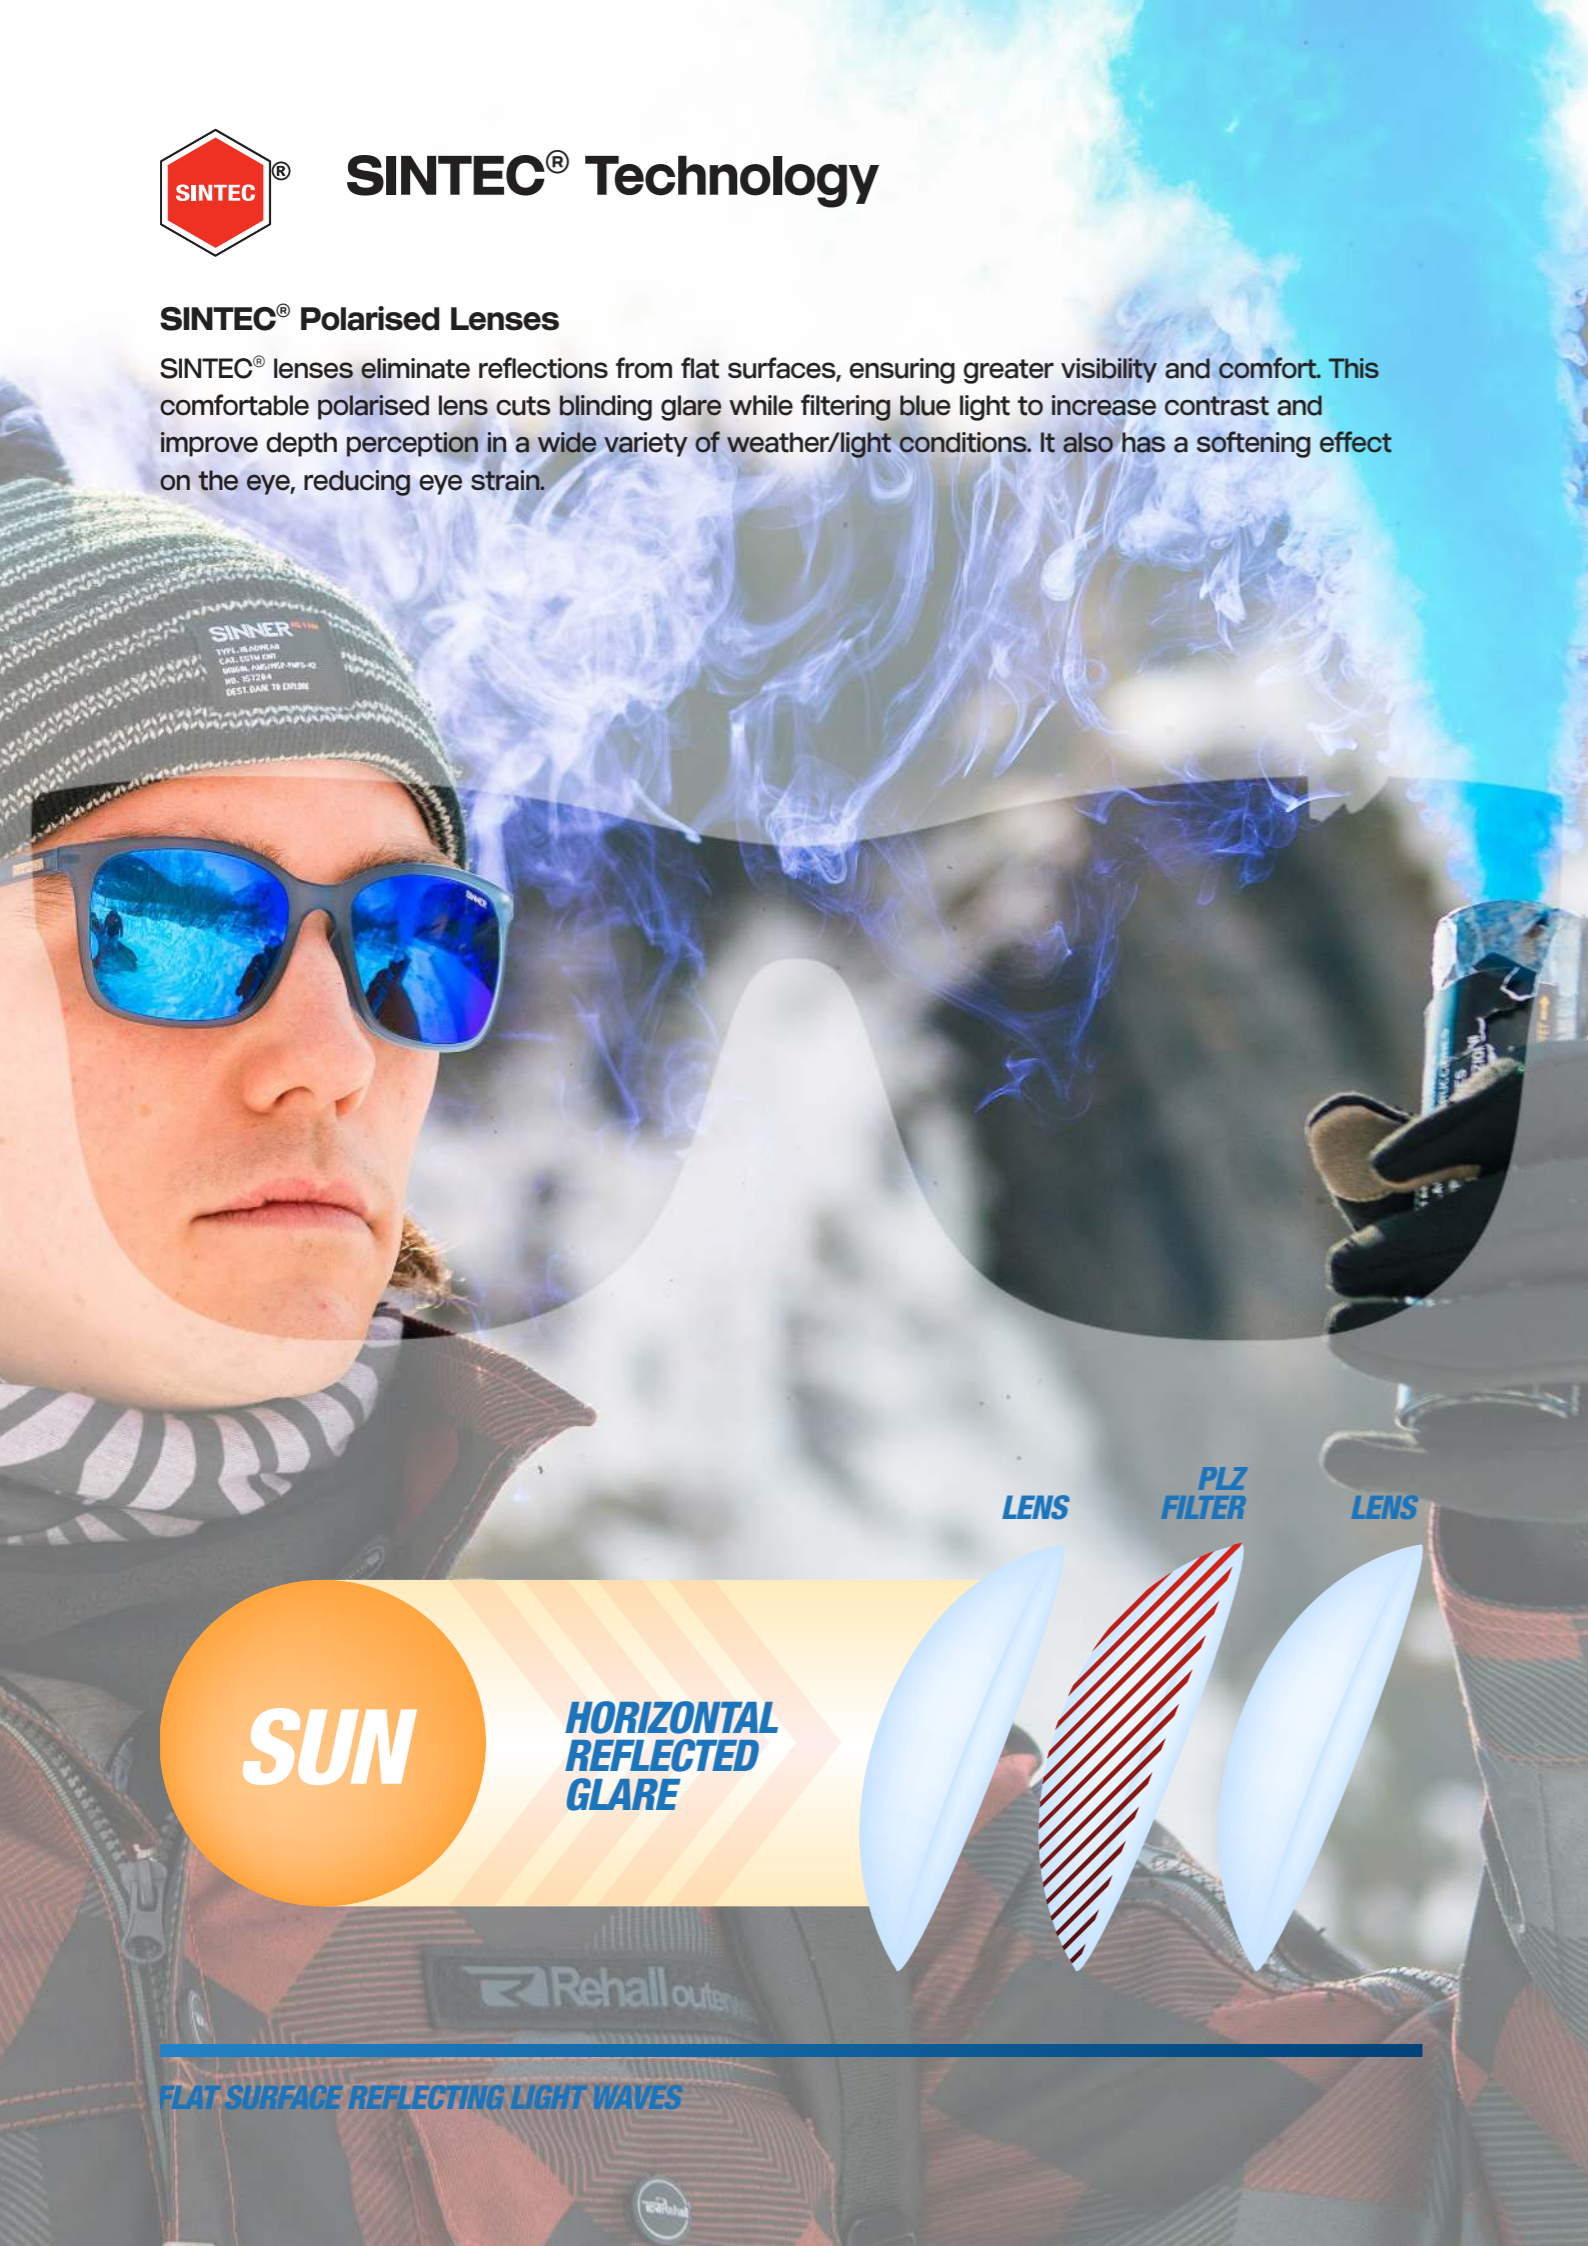

SINTEC® Technology

SINTEC® Polarised Lenses

SINTEC® lenses eliminate reflections from flat surfaces, ensuring greater visibility and comfort. This comfortable polarised lens cuts blinding glare while filtering blue light to increase contrast and improve depth perception in a wide variety of weather/light conditions. It also has a softening effect on the eye, reducing eye strain.

FLAT SURFACE REFLECTING LIGHT WAVES

TRANS+® Technology

The Photochromic TRANS+® Lens

The Photochromic TRANS+® lens provides rapid colour change! This high quality lens is made with the most advanced photochromic technology and the best high impact Polycarbonate synthetic material there is. It changes from orange to brown and vice versa. This ensures that your eyes will receive the best protection in all weather conditions.