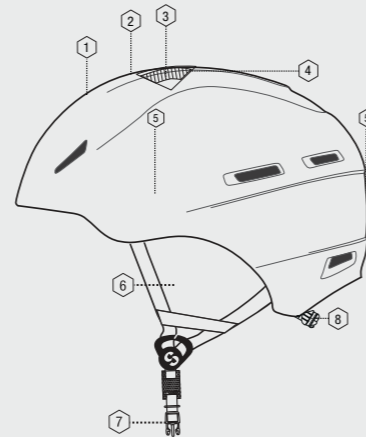

Helmet Size Chart

Size	CM	Inch
S	52-54	20,5-21,3
M	55-58	21,7-22,8
L	59-62	23,2-24,4
XL	63-64	24,8-25,2

Crest In-Mold

SIHE-156-60 - NEW

Crest In-Mold Helmet

Size: **S** 52-56 | **M** 54-58 | **L** 58-61
Weight: 409 g

Specifications

1. VENTILATED SHELL
2. LIGHT WEIGHT IN-MOLD TECHNOLOGY
3. THERMAL INSULATION
4. COMFORT PADDING
5. GOGGLE HOLDER
6. SOFT EARPADS
7. QUICK RELEASE BUCKLE
8. SIZE ADAPTING SYSTEM

€ 59,99

SIHE-156-30
NEW