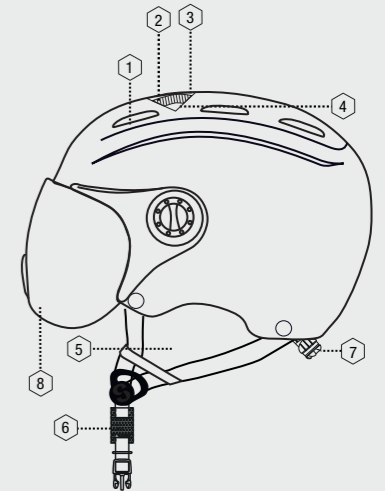

Beartooth Hybrid

SIHE-152-60A - NEW
Beartooth Hybrid Helmet

Size: **M** 55-58 | **L** 59-62
Weight: 600 g

Specifications

1. ADJUSTABLE DOUBLE VENTILATED SHELL
2. EXTERNAL SHELL IN ABS
3. LIGHT WEIGHT IN-MOLD TECHNOLOGY
4. IMPACT ABSORBENT LINER
5. GOGGLE HOLDER
6. REMOVEABLE EARPADS
7. QUICK RELEASE SYSTEM
8. SIZE ADAPTING SYSTEM

€ 119,99

SIHE-152-10

SIHE-152-75A
NEW

SIHE-152-55A
NEW

Typhoon Visor ABS

SIHE-144-10B
Typhoon ABS Helmet
visor cat 2

Size: **S** 50-54 | **M** 55-58 | **L** 59-61
Weight: 616 g

Specifications

1. VENTILATED SHELL
2. S-IMPACT EPP LINER
3. THERMAL ISOLATION
4. COMFORT PADDING
5. SOFT EARPADS
6. Quick release buckle
7. SIZE ADAPTING SYSTEM
8. VISOR

€ 129,99

SIHE-144-30B

SIHE-144-70B
NEW

SIHE-144-55A
NEW