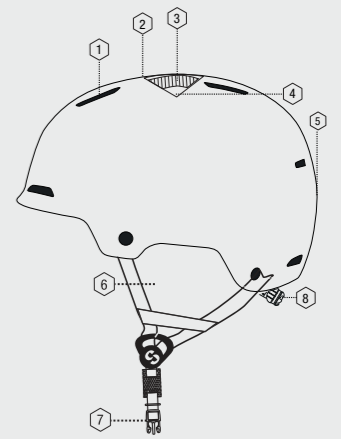

SIHE-145-70A
NEW

Silverton

In-Mold

SIHE-148-10A
Silverton In-Mold Helmet

Size: **S** 52-54 | **M** 55-58 | **L** 59-62
Weight: 428 g

Specifications

1. ADJUSTABLE VENTILATED SHELL
2. LIGHTWEIGHT IN-MOLD TECHNOLOGY
3. IMPACT ABSORBENT LINER
4. COMFORT PADDING
5. GOGGLE HOLDER
6. SIZE ADAPTING SYSTEM
7. QUICK RELEASE SYSTEM
8. SOFT EARPADS

€ 89,99

SIHE-148-30A

Copper

ABS Hardshell

SIHE-157-30 - NEW
Copper ABS Helmet

Size: **S** 51-54 | **M** 55-58 | **L** 59-61
Weight: 529 g

Specifications

1. VENTILATED SHELL
2. EXTERNAL SHELL IN ABS
3. IMPACT ABSORBENT LINER
4. COMFORT PADDING
5. GOGGLE HOLDER
6. SOFT EARPADS
7. QUICK RELEASE BUCKLE
8. SIZE ADAPTING SYSTEM