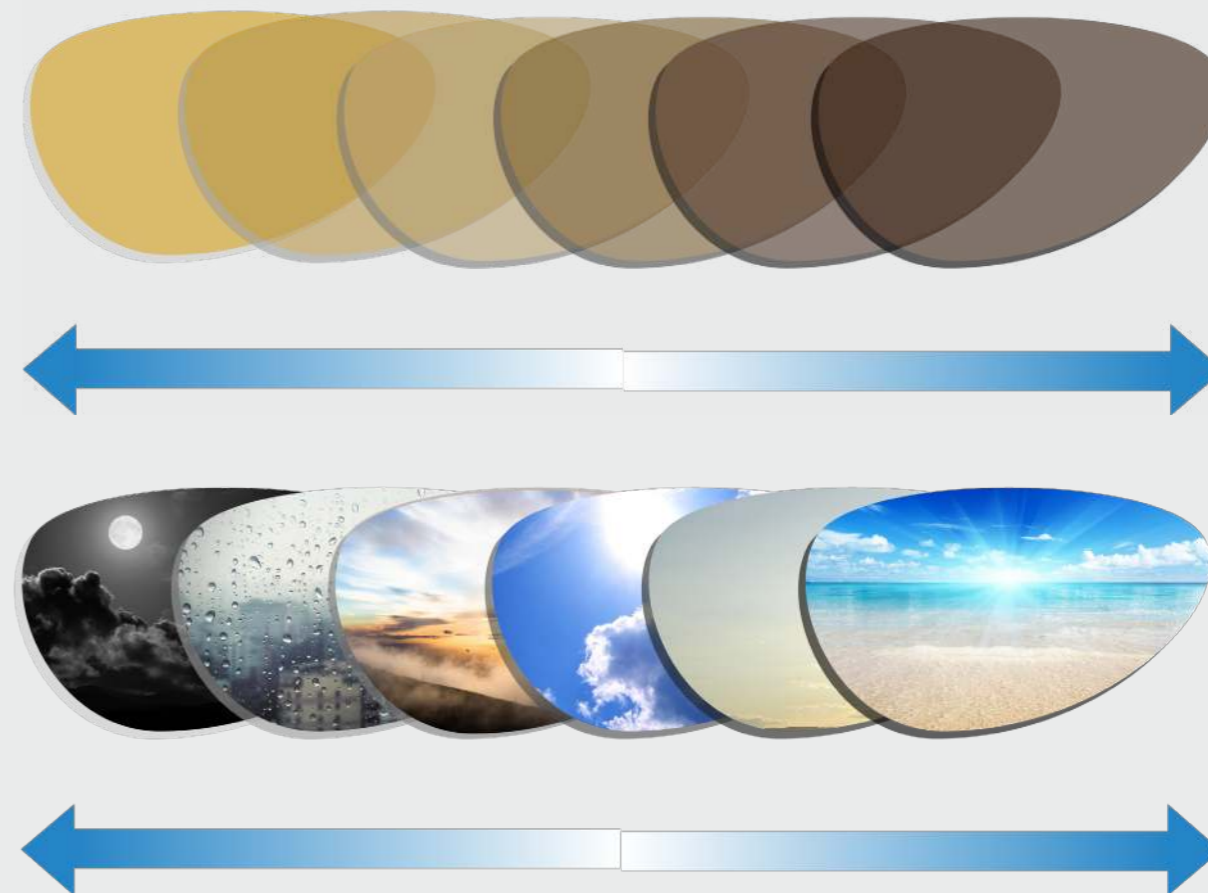

FLAT SURFACE REFLECTING LIGHT WAVES

TRANS+® Technology

The Photochromic TRANS+® Lens

The Photochromic TRANS+® lens provides rapid colour change! This high quality lens is made with the most advanced photochromic technology and the best high impact Polycarbonate synthetic material there is. It changes from orange to brown and vice versa. This ensures that your eyes will receive the best protection in all weather conditions.