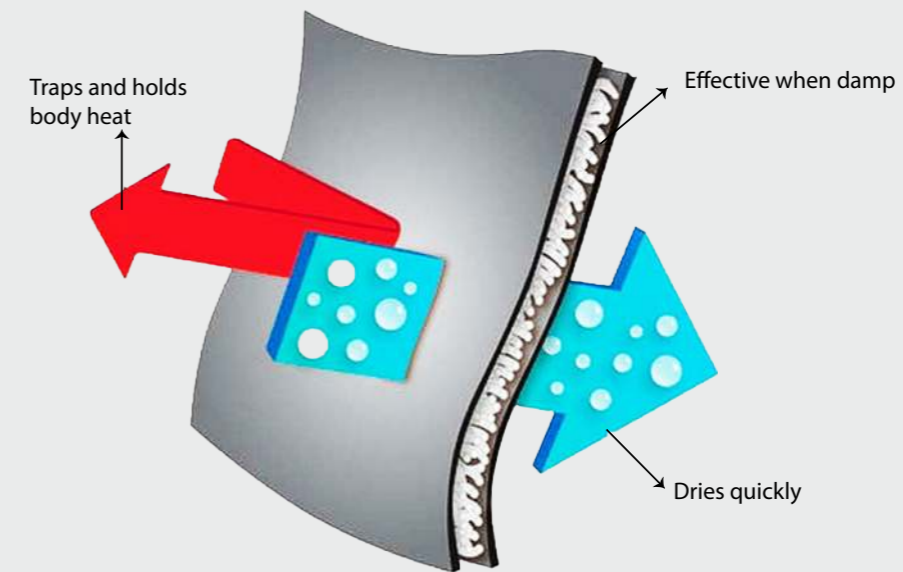

Thinsulate® Technology

A kinder alternative to feathers, 3M™ Thinsulate™ 75% Recycled Featherless Insulation is an innovative material to replace natural down. A loose-fill insulation that is made from a 75% recycled blend, it is designed by scientists to mimic down when dry and be warmer than down when wet.