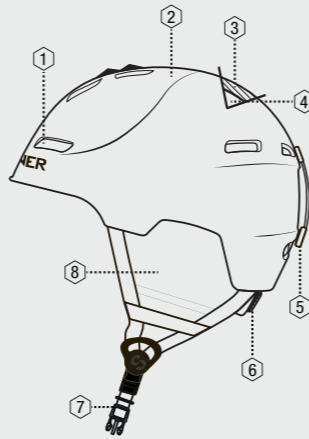

1. VENTILATED SHELL
2. LIGHT WEIGHT IN-MOLD TECHNOLOGY
3. COMFORT PADDING
4. GOGGLE HOLDER
5. SOFT EARPADS
6. QUICK RELEASE BUCKLE
7. SIZE ADAPTING SYSTEM

€ 79,99

SIHE-145-75C
NEW

SIHE-145-20A

SIHE-145-30B
NEW

SIHE-145-70A
NEW

Silverton

In-Mold

SIHE-148-10A
Silverton In-Mold Helmet

Size: **S** 52-54 | **M** 55-58 | **L** 59-62
Weight: 428 g

Specifications

1. ADJUSTABLE VENTILATED SHELL
2. LIGHTWEIGHT IN-MOLD TECHNOLOGY
3. IMPACT ABSORBENT LINER
4. COMFORT PADDING
5. GOGGLE HOLDER
6. SIZE ADAPTING SYSTEM
7. QUICK RELEASE SYSTEM
8. SOFT EARPADS

€ 89,99

SIHE-148-30A

Copper

ABS Hardshell

SIHE-157-30 - NEW
Copper ABS Helmet

Size: **S** 51-54 | **M** 55-58 | **L** 59-61
Weight: 529 g

Specifications

1. VENTILATED SHELL
2. EXTERNAL SHELL IN ABS
3. IMPACT ABSORBENT LINER
4. COMFORT PADDING
5. GOGGLE HOLDER
6. SOFT EARPADS
7. QUICK RELEASE BUCKLE
8. SIZE ADAPTING SYSTEM