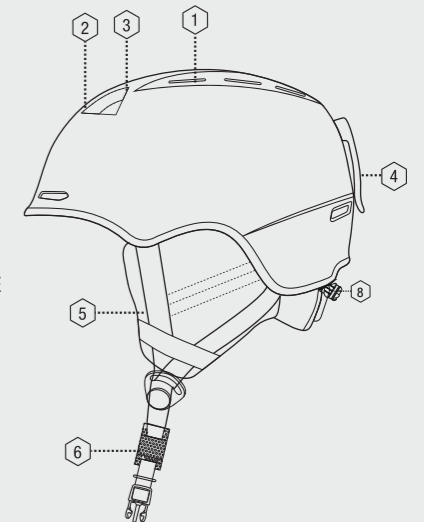

Specifications

1. VENTILATED SHELL
2. LIGHT WEIGHT IN-MOLD TECHNOLOGY
3. THERMAL INSULATION
4. COMFORT PADDING
5. GOGGLE HOLDER
6. SOFT EARPADS
7. QUICK RELEASE BUCKLE
8. SIZE ADAPTING SYSTEM

€ 59,99

SIHE-156-30
NEW

SIHE-156-75
NEW

SIHE-156-10
NEW

SIHE-156-70
NEW

Fortune In-Mold

SIHE-145-10B

Fortune In-Mold Helmet

Size: **S** 50-54 | **M** 55-58 | **L** 59-61
Weight: 395 g

Specifications

1. VENTILATED SHELL
2. LIGHT WEIGHT IN-MOLD TECHNOLOGY
3. COMFORT PADDING
4. GOGGLE HOLDER
5. SOFT EARPADS
6. QUICK RELEASE BUCKLE
7. SIZE ADAPTING SYSTEM

€ 79,99

SIHE-145-75C
NEW

SIHE-145-20A

SIHE-145-30B
NEW