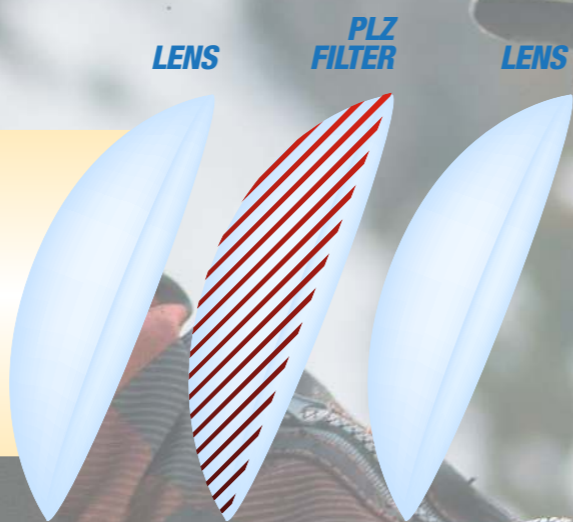

SINTEC® Technology

SINTEC® Polarised Lenses

SINTEC® lenses eliminate reflections from flat surfaces, ensuring greater visibility and comfort. This comfortable polarised lens cuts blinding glare while filtering blue light to increase contrast and improve depth perception in a wide variety of weather/light conditions. It also has a softening effect on the eye, reducing eye strain.

FLAT SURFACE REFLECTING LIGHT WAVES

TRANS+® Technology

The Photochromic TRANS+® Lens

The Photochromic TRANS+® lens provides rapid colour change! This high quality lens is made with the most advanced photochromic technology and the best high impact Polycarbonate synthetic material there is. It changes from orange to brown and vice versa. This ensures that your eyes will receive the best protection in all weather conditions.