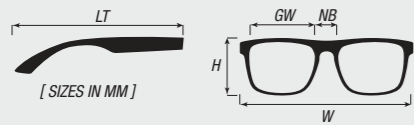

Sunglasses & Technology

Lens Codes

- [02] YELLOW
- [03] FLASH MIRROR
- [07] CLEAR
- [08] OIL
- [09] GOLD MIRROR
- [10] SMOKE
- [18] ORANGE MIRROR
- [28] GREEN MIRROR
- [30] BROWN
- [48] BLUE MIRROR
- [58] RED MIRROR
- [90] MULTILENS
- [P] SINTEC®
- [C] TRANS+®
- [B] FREE BOX

Measurements

[LT] LENGTH TEMPLE (MM)
[W] WIDTH (MM)

[GW] GLASS WIDTH (MM)
[NB] NOSEBRIDGE (MM)