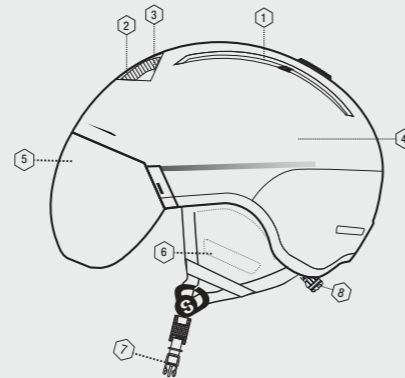

Specifications

1. ADJUSTABLE VENTILATED SHELL
2. LIGHT WEIGHT IN-MOLD TECHNOLOGY MULTIPLE PIECE SHELL
3. IMPACT ABSORBENT LINER
4. COMFORT PADDING
5. VISOR
6. SOFT EARPADS
7. QUICK RELEASE BUCKLE
8. SIZE ADAPTING SYSTEM