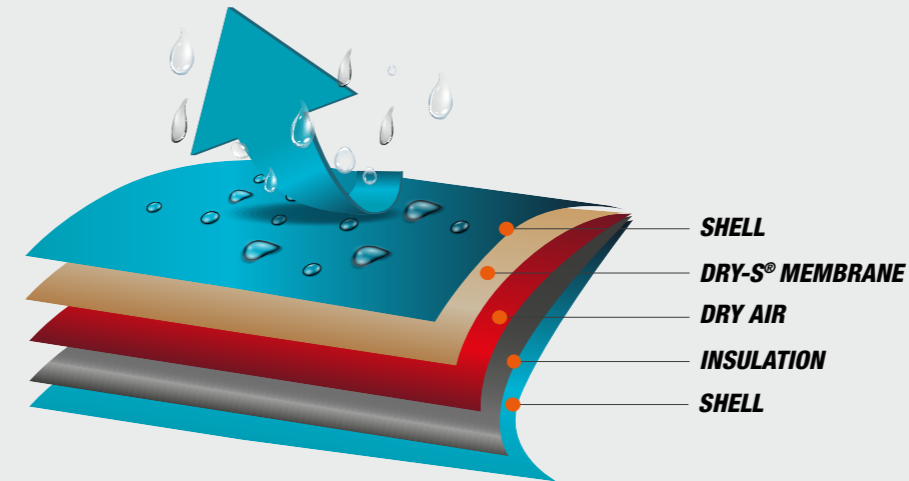

Dry-S® Membrane

The DRY-S® mebrane is bonded directly to the glove's shell inner side: rain, snow and wind are blocked on the glove's external surface providing ultimate comfort.

Stops liquid moisture from penetrating, but allows perspiration vapour to escape. Keeps your skin dry and comfortable in most extreme conditions.