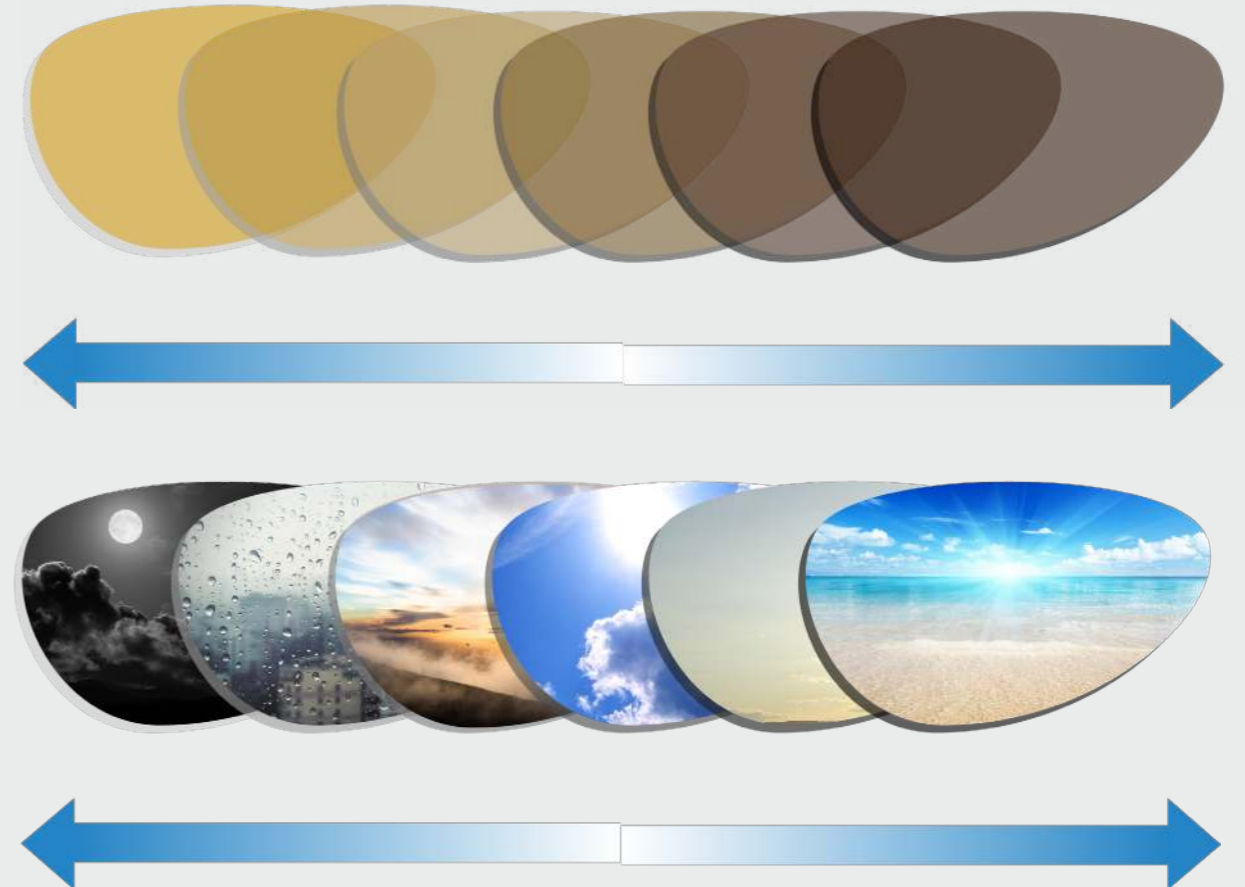

SINTEC® Technology

SINTEC® Polarised Lenses

SINTEC® lenses eliminate reflections from flat surfaces, ensuring greater visibility and comfort. This comfortable polarised lens cuts blinding glare while filtering blue light to increase contrast and improve depth perception in a wide variety of weather/light conditions. It also has a softening effect on the eye, reducing eye strain.

FLAT SURFACE REFLECTING LIGHT WAVES

Without SINTEC®

With SINTEC®

TRANS+® Technology

The Photochromic TRANS+® Lens

The Photochromic TRANS+® lens provides rapid colour change! This high quality lens is made with the most advanced photochromic technology and the best high impact Polycarbonate synthetic material there is. It changes from orange to brown and vice versa. This ensures that your eyes will receive the best protection in all weather conditions.

Clearest

Provides the clearest vision, rapid clearing when you go inside with flat and low light conditions.

Darkest

TRANS+® lenses become as dark as cat.3 sunglasses when you are exposed to the bright sunlight and provides 100% UV protection.

Fastest

Changes colour rapidly! The TRANS+® lens is one of the fastest traditional Polycarbonate Photochromic lenses.

Highest performance

The advanced Polycarbonate Photochromic lens provides the highest performance, with the best material and the fastest changing lens from orange to brown and vice versa.