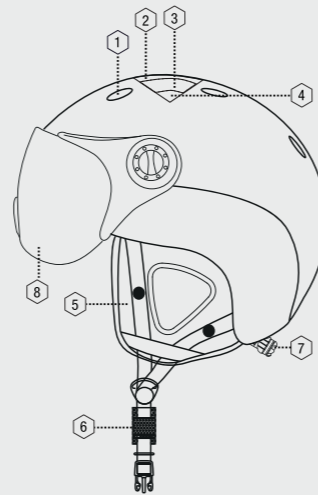

Titan Visor In-Mold

SIHE-139-75I - NEW

Titan Visor Helmet
Visor cat 2

Size: **S** 52-54 | **M** 55-58 | **L** 59-62 | **XL** 63-64

Weight: 502 g

Specifications

1. VENTILATED SHELL
2. LIGHT WEIGHT IN-MOLD TECHNOLOGY
3. IMPACT ABSORBENT LINER
4. COMFORT PADDING
5. REMOVEABLE EARPADS
6. QUICK RELEASE SYSTEM
7. SIZE ADAPTING SYSTEM
8. VISOR