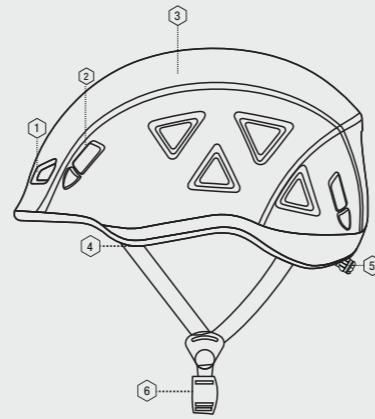

Specifications

1. VENTILATED SHELL
2. LIGHT WEIGHT IN-MOLD TECHNOLOGY
3. IMPACT ABSORBENT LINER
4. COMFORT PADDING
5. GOGGLE HOLDER
6. SOFT EARPADS
7. QUICK RELEASE BUCKLE
8. SIZE ADJUSTER

€ 99,99

SIHE-120-10G

SIHE-120-20H
NEW

SIHE-120-30H
NEW

SIHE-120-75G
NEW

Dolomiti

In-Mold

SIHE-160-10 - NEW
Dolomiti In-Mold Helmet

Size: **S** 52-56 | **M** 54-58 | **L** 59-61
Weight: 272 g

Specifications

1. VENTILATED SHELL
2. LIGHT HOLDER
3. LIGHT WEIGHT INMOULD MULTIPLE PIECE SHELL
4. IMPACT ABSORBENT LINER
5. SIZE ADAPTING SYSTEM
6. QUICK RELEASE BUCKLE

€ 99,99

SIHE-160-30
NEW

Snowmass

In-Mold

SIHE-155-65 - NEW
Snowmass In-Mold Helmet

Size: **S** 54-56 | **M** 56-58 | **L** 59-61
Weight: 409 g

Specifications

1. ADJUSTABLE VENTILATED SHELL
2. LIGHT WEIGHT IN-MOLD TECHNOLOGY
3. IMPACT ABSORBENT LINER
4. COMFORT PADDING
5. GOGGLE HOLDER
6. SOFT EARPADS
7. QUICK RELEASE BUCKLE
8. SIZE ADAPTING SYSTEM