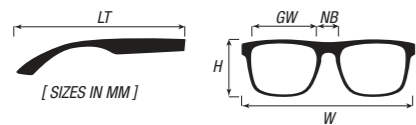

Measurements

[LT] LENGTH TEMPLE (MM)
[W] WIDTH (MM)

[GW] GLASS WIDTH (MM)
[NB] NOSEBRIDGE (MM)

[LB] LENS BASE [GB] [EVERAGE]

Icon Specs

- PC** Decentered polycarbonate lenses 100% UVA/B/C protection
- HA** Special high altitude protection lens 100% UVA/B/C protection
- HD** Decentered high-durability lenses 100% UVA/B/C protection
- CR39** The highest abrasion resistance of any uncoated optical plastic. 100% UVA/B/C protection
- CE** Contrast enhancing
- RX** RX-compatible
- OPAD** Optical adaptor
- MULTI** Multi lens 100% UVA/B/C protection
- MR** Mirror lens
- AS TT** Anti-slip temple tips
- Hydrophobic** Hydrophobic finish on the outside of the lens
- CAT 2** CAT 2. Lenses
- CAT 3** CAT 3. Lenses
- CAT 4** CAT 4. Lenses
- 4NP** Anti-slip nose pads
- AS NT** Anti-slip nose pads and temple tips
- STS** Stainless steel screw hinge
- NO** Nickel free
- FLX** Temples with flex technology
- LW AF** Lightweight aluminium frame
- LW** Lightweight frame
- AC FR** Acetate frame
- ADJ NP** Adjustable nose pads
- MR** Superior mirror coating on the inside of the lens
- AC** Air Channel in the temple
- S** Sun stop shelves
- OTG** Over The Glasses makes it possible to keep your spectacles on underneath your goggles
- TR90** Extreme flexible, durable and light weight
- CX** 100% recyclable. Environmentally friendly manufactured. No toxic BPA Flexible & high impact resistant
- SINTEC** Decentered polarised lenses reduce 99.9% of reflected glare
- TRANS+** Photochromic lens provides rapid color change made of high impact Polycarbonate synthetic material
- Hydrophobic** Helps runoff water, sweat, mud & oil. Resists stains and repels grease from fingerprints.
- Panoramix** Panoramix lens, rimless, helps to extend the upper and the horizontal field of view
- Water** Designed for floating and use around the water. Dry lenses directly after contact with water.
- Color** The best colour filtering function to enhance the colours requested by specific sports for better performance